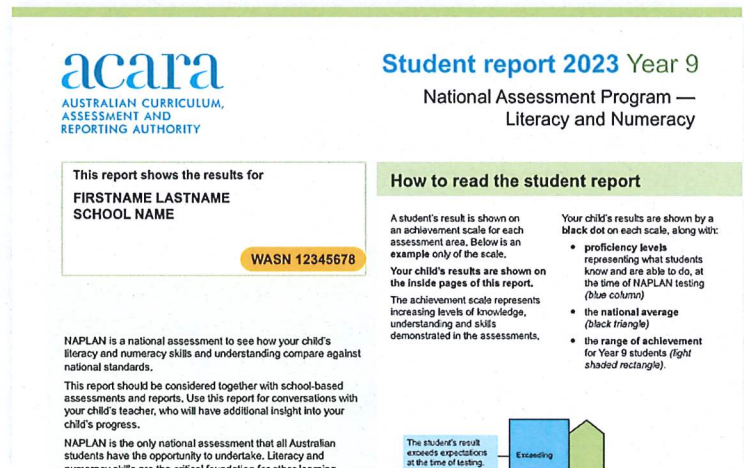

NAPLAN results